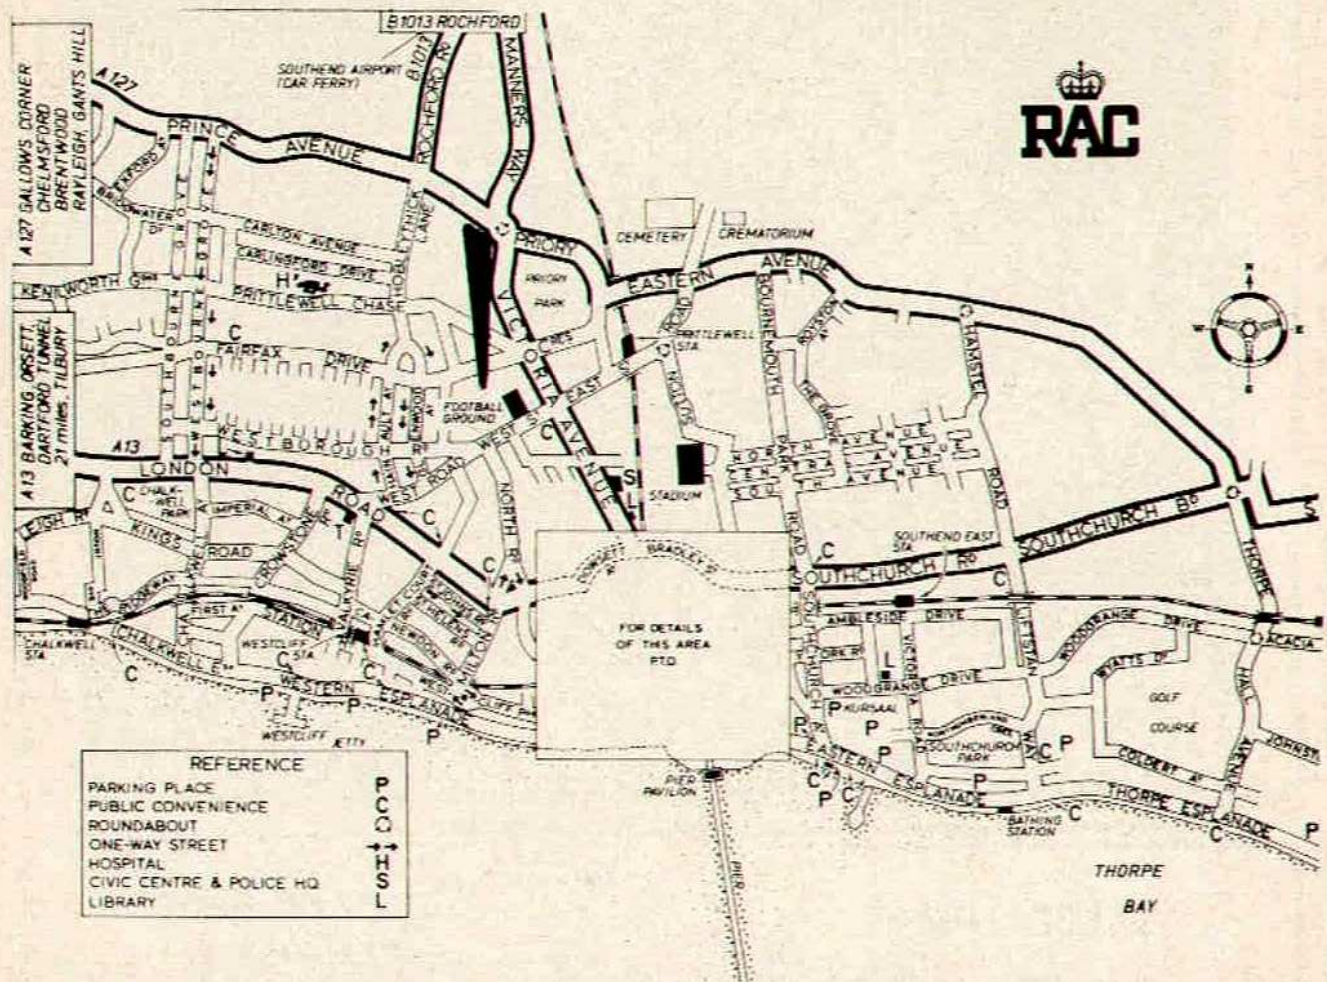

Nr. Blackburn. Tel. Whalley 2330-1-2

'YOUR TRANSPORT IS OUR BUSINESS'

BLACKBURN
 A677/A59 to Sablesbury intersection 31, M6 7 miles
 M6 Southbound, then via M6/M1 Midlands Link and M1 south to intersection 2 at
 Hendon, North London, Five Ways Corner junction A1/A41 210 miles
 Follow "A1 City" signs joining A406 North Circular Road in 2 miles. Left with North
 Circular via Edmondson and Woodford to Grants Hill junction with A12 226 miles
 A12/A127 to **SOUTHEND** 257 miles
 Entering Southend via A127 (Prince Avenue) turn right at roundabout into Victoria Avenue. South-
 end United Football ground is in West Street—2nd on the right.